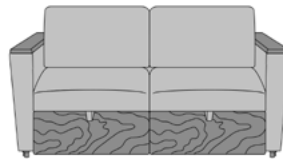

Model: CRBCB
39W 38D 36H 28SW 22SD 19SH 26AH
82.5 Ext. Depth

Features

Nightingale Award
Kwalu's GetWell Patient Room was awarded a Nightingale Innovation Award for Surfacing Material

Durable Finish
Kwalu's proprietary finish doesn't have any of the drawbacks of wood. The finish is moisture impervious, easy to clean and maintenance-free.

CRBBB
39W 38D 36H 26AH
82.5 Ext. Depth

CRBCA
39W 38D 36H 26AH
82.5 Ext. Depth

CRBCB
39W 38D 36H 26AH
82.5 Ext. Depth

CR2BA
67W 38D 36H 26AH
82.5 Ext. Depth

CR2BB
67W 38D 36H 26AH
82.5 Ext. Depth

CR2CA
67W 38D 36H 26AH
82.5 Ext. Depth