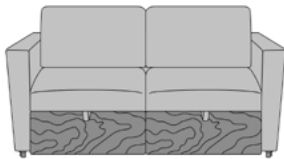

Model: CRBCB
39W 38D 36H 28SW 22SD 19SH 26AH
82.5 Ext. Depth

Features

Nightingale Award
Kwalu's GetWell Patient Room was awarded a Nightingale Innovation Award for Surfacing Material

Durable Finish
Kwalu's proprietary finish doesn't have any of the drawbacks of wood. The finish is moisture impervious, easy to clean and maintenance-free.

Front Panel
Choose from 2 front panel styles – Upholstered or Laminated.

Number of Seats
Choose from 2 seat styles – 1-seater and 2-seater.

Mechanism
Advanced mechanism provides smooth and effortless functionality.

CRBBB
39W 38D 36H 26AH
82.5 Ext. Depth

CRBCA
39W 38D 36H 26AH
82.5 Ext. Depth

CRBCB
39W 38D 36H 26AH
82.5 Ext. Depth

CR2BA
67W 38D 36H 26AH
82.5 Ext. Depth

CR2BB
67W 38D 36H 26AH
82.5 Ext. Depth

CR2CA
67W 38D 36H 26AH
82.5 Ext. Depth